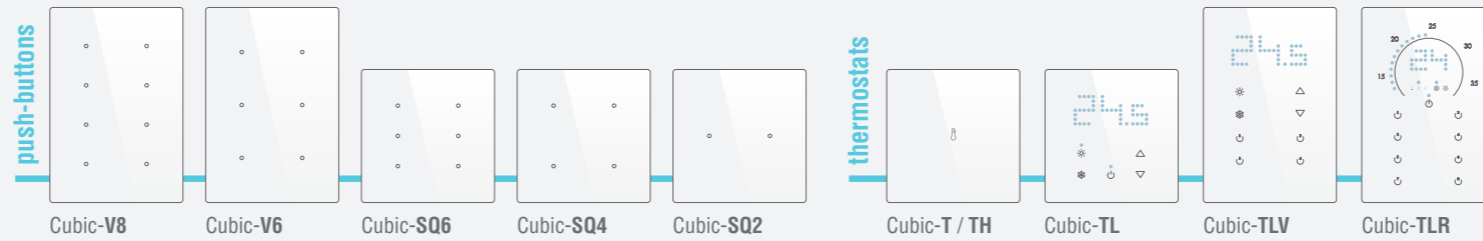

Cubic push-buttons & thermostats