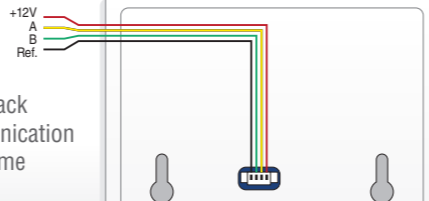

thermostats

With or without graphical interface. They include temperature and humidity sensors.

Also available with CO₂ sensor option to perform air quality measurements.

slimline design

glass 2mm

rear 4mm

One of the main advantages is its compact design.

Only 6mm in thickness favor a very aesthetic and functional surface installation.

Easy mounting with two screws directly on wall or on universal mechanism box.

A micro-connector on the back provides power and communication with a BUSing® protocol home automation system.