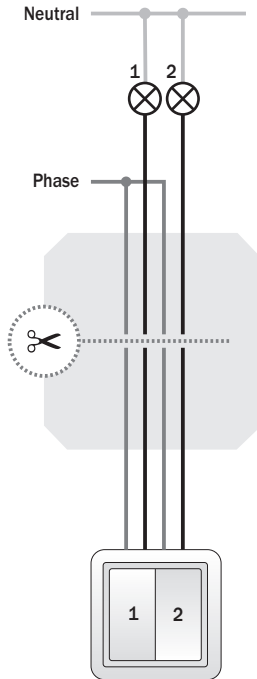

→ CIO-22

Ref. WA482200

Cut-off the electrical supply before installation.

Mounting
Behind the mechanism.