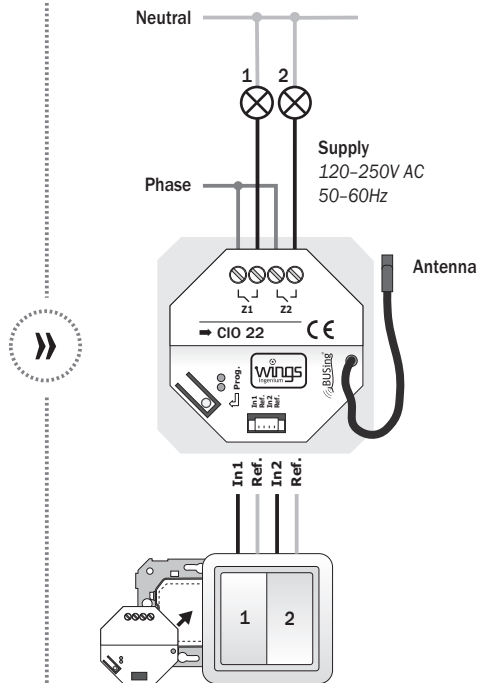

→ CIO-22

Ref. WA482200

Cut-off the electrical supply before installation.

Mounting
Behind the mechanism.